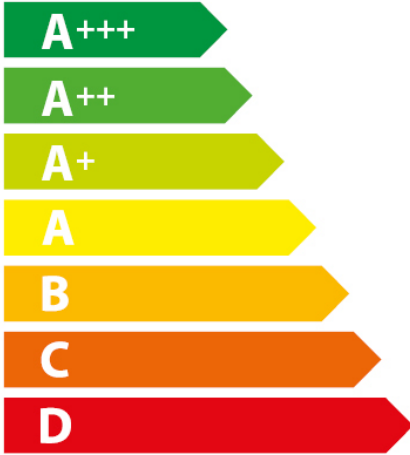

**ENERG**  
енергия · ενεργεια

AEG

DGB1522S 942 022 100

**71**  
kWh/annum

Water consumption icon showing a three-leaf plant. Below it, the text "ABCDEF**G**" indicates the efficiency class.

Lighting icon showing a light bulb. Below it, the text "ABCDEF**G**" indicates the efficiency class.

Water leakage icon showing a pipe with water dripping. Below it, the text "ABCDEF**G**" indicates the efficiency class.

Sound power level icon showing a speaker. Below it, the text "60dB" indicates the sound power level.